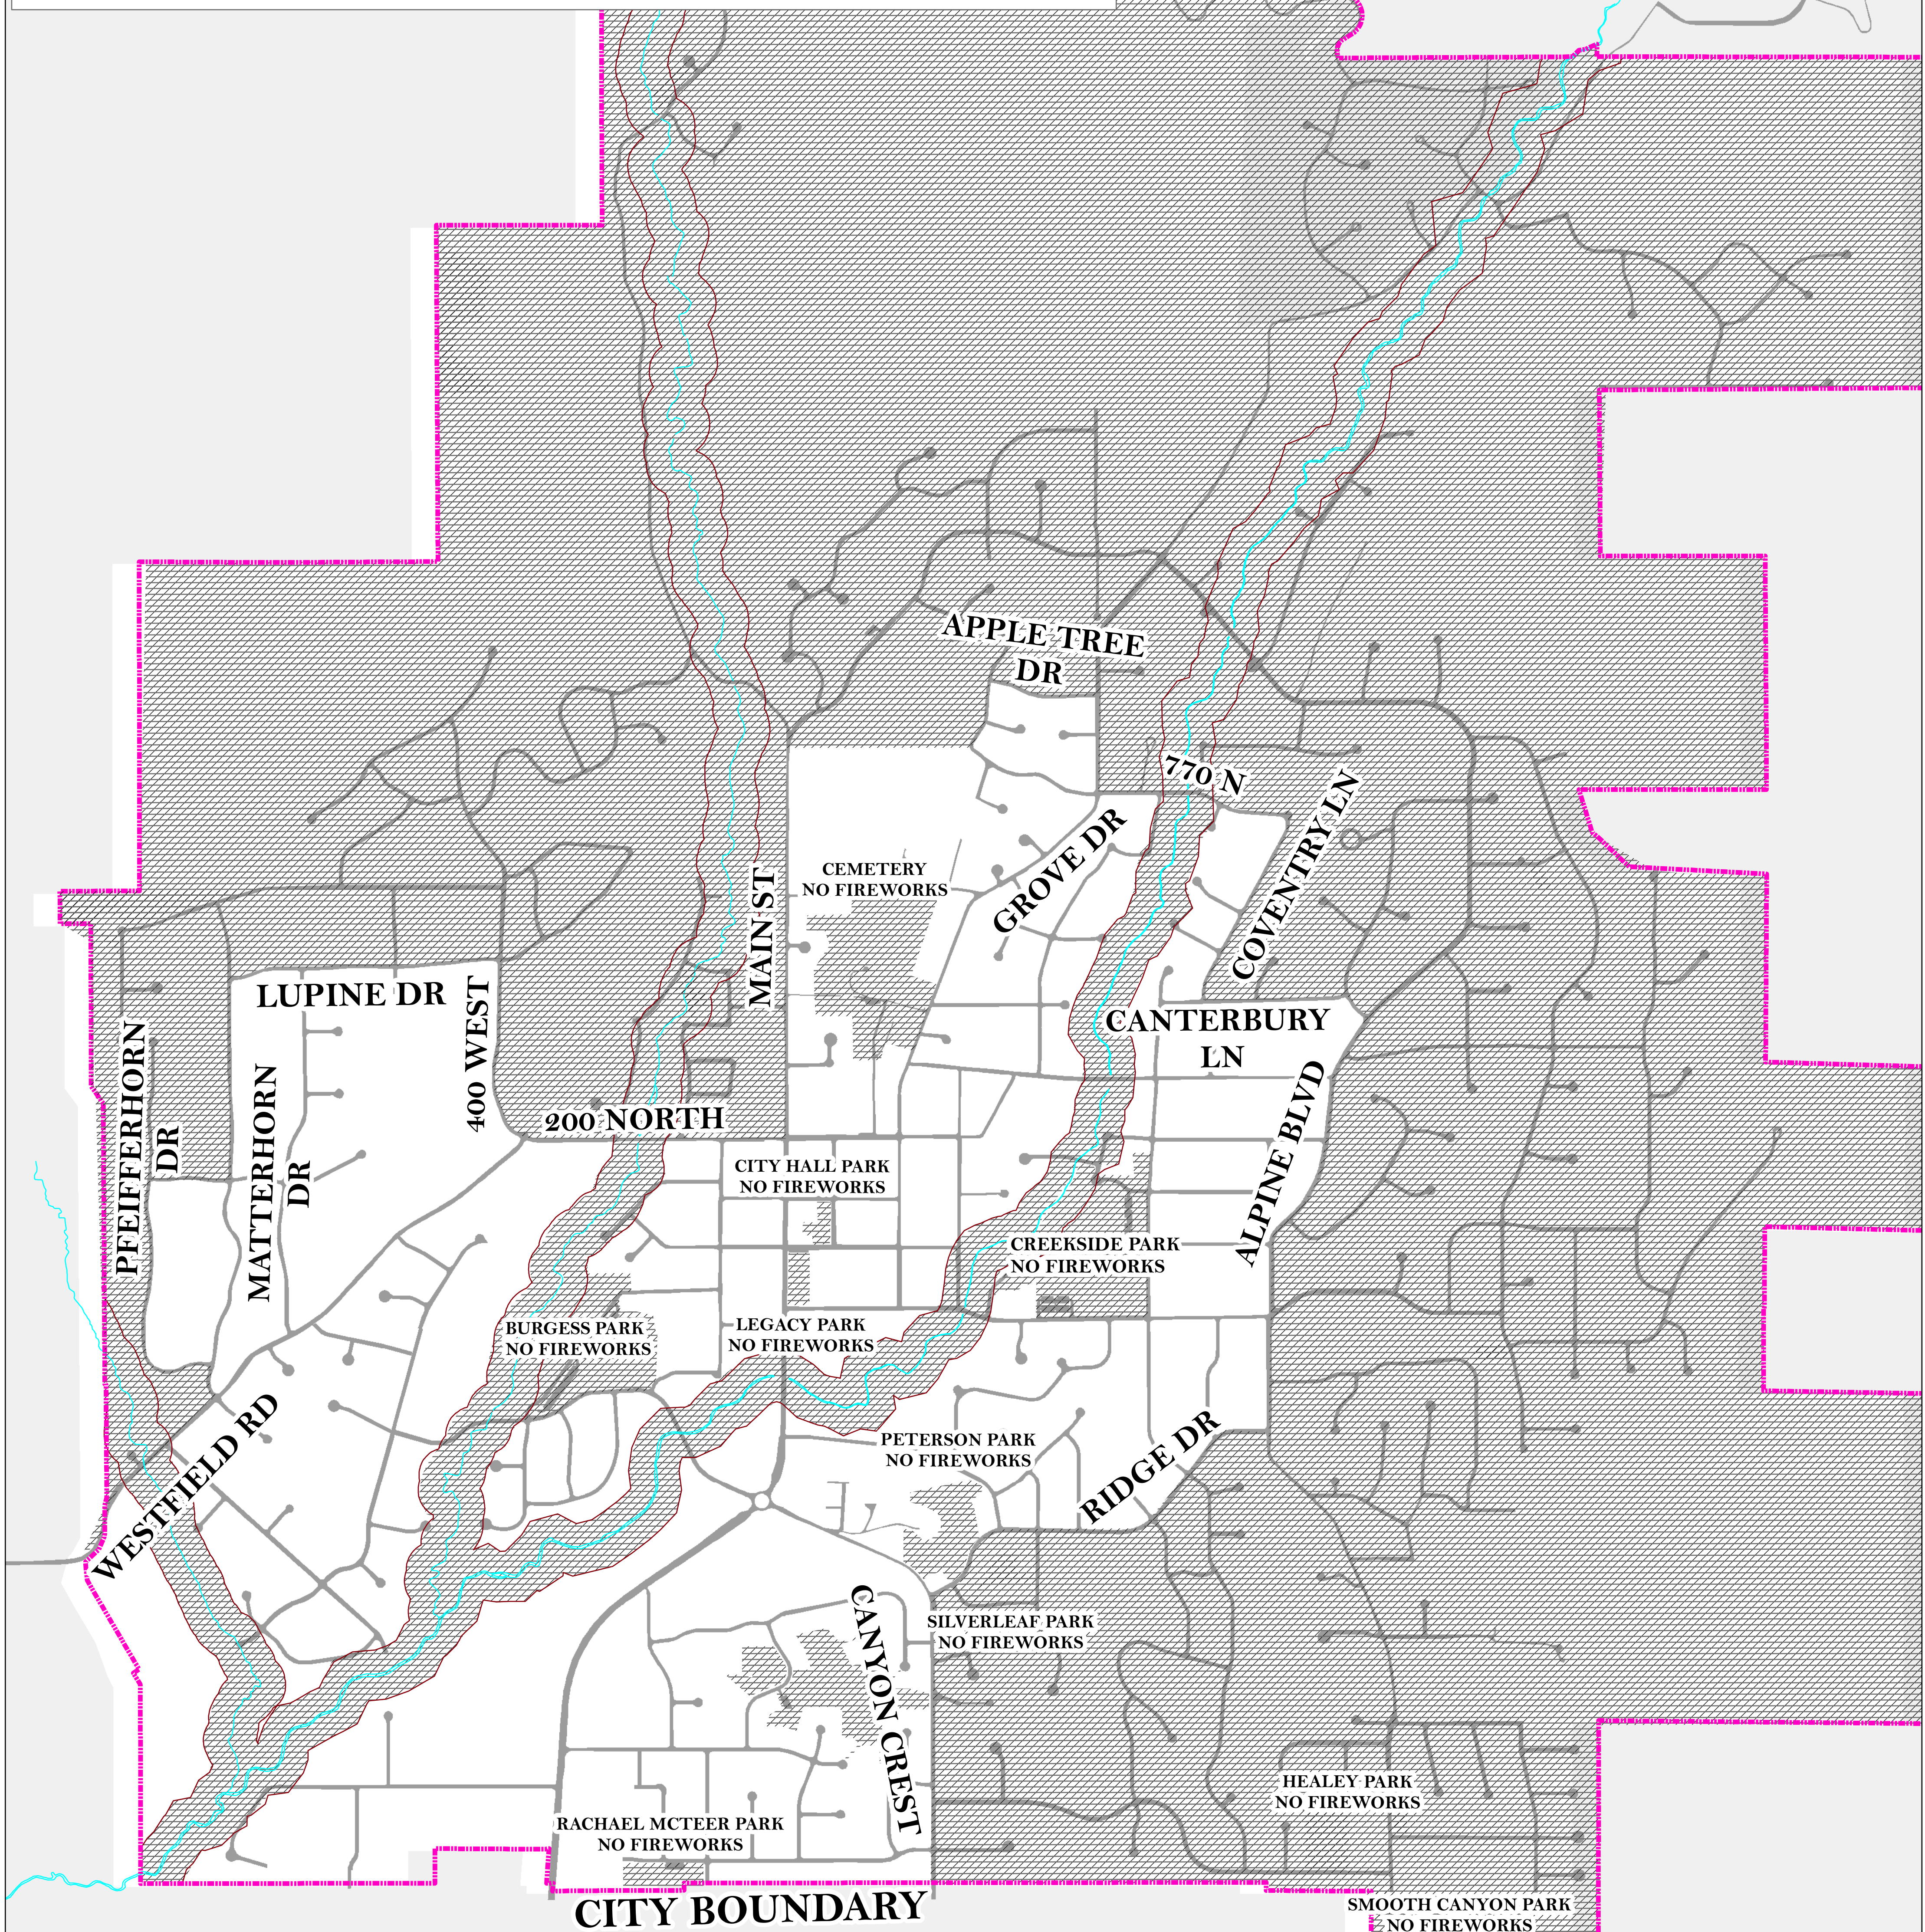

FIRE RESTRICTIONS EFFECTIVE 4/10/2018:

- NO FIREWORKS IN CITY PARKS
- NO FIREWORKS WITHIN 200' OF ANY STREAM BED
- ALL FIREWORKS ARE PROHIBITED IN THE AREAS DESIGNATED "FIREWORKS BAN 2018" AS SHOWN ON THIS MAP
- FOR THE UNMARKED AREA WITHIN CITY LIMITS, FOLLOW STATE LAWS REGARDING FIREWORKS
- FOR AREAS OUTSIDE THE CITY LIMITS, PLEASE REFER TO THE APPROPRIATE GOVERNING BODY FOR FIRE / FIREWORKS REGULATIONS

Legend

-  Streams - Fort & Dry Creek
-  200' Stream Buffer
-  Fireworks Ban 2018
-  Other / County / F.S. Lands

**Alpine City
FIRE RESTRICTIONS 2018**

ADOPTED BY ALPINE CITY COUNCIL 4-10-18